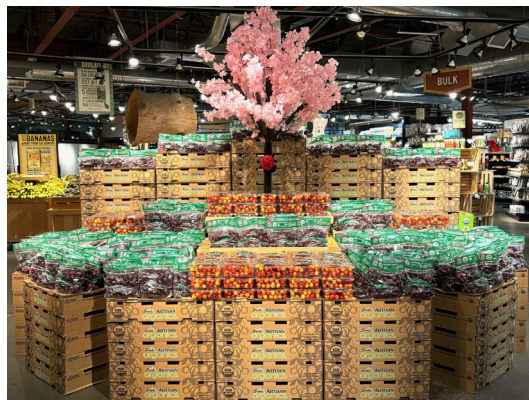

MOST CREATIVE DISPLAY:

FIRST PLACE

SECOND PLACE

HONORABLE MENTION

HEALTHY LIVING MARKET
Burlington, VT